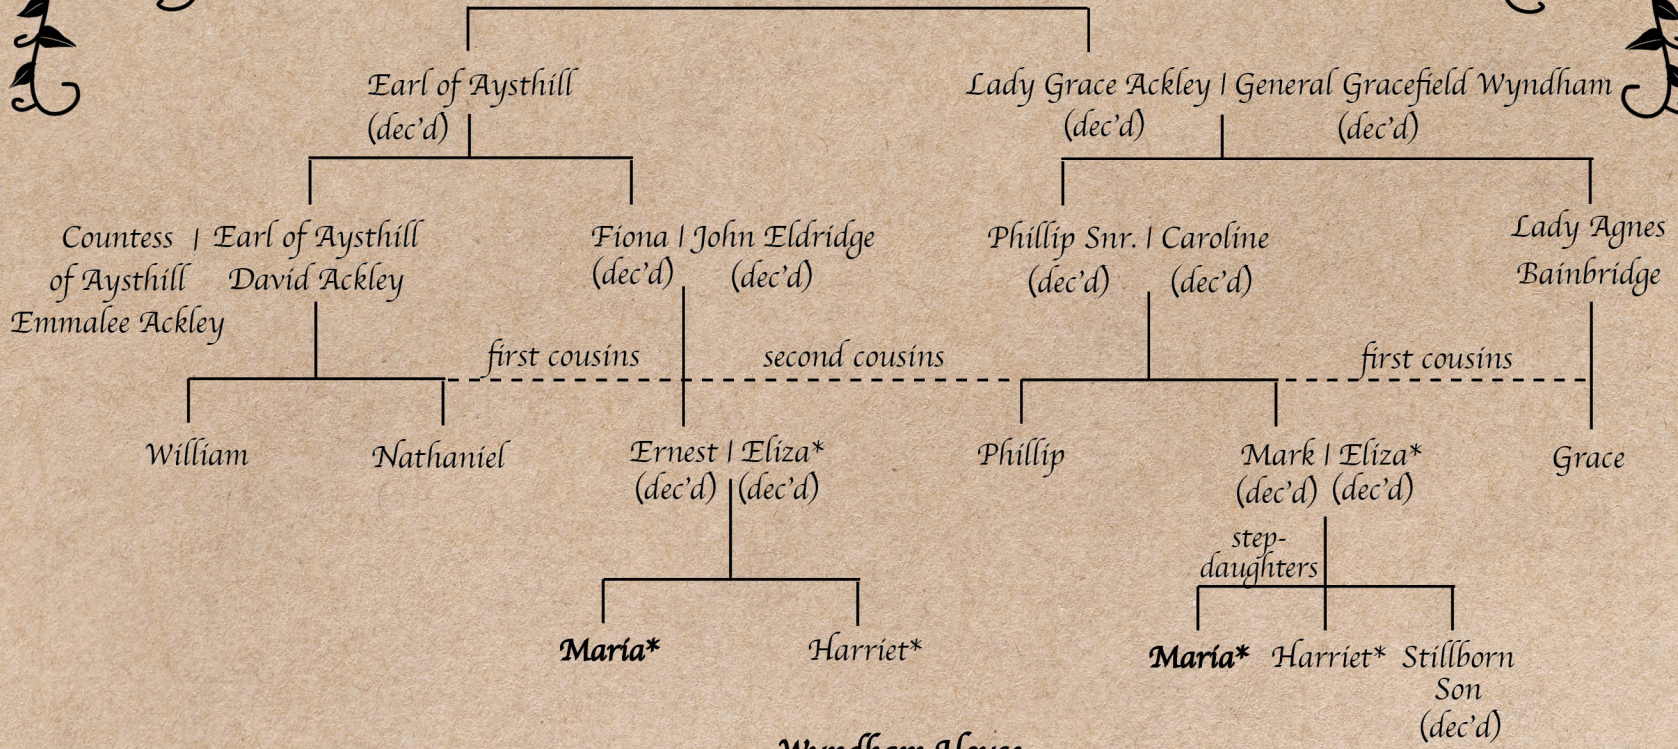

Wyndham House

Butler - Drummond McKinnon
Phillip's Valet - Irving (formerly Lewis)
Cook - Miss Cadman